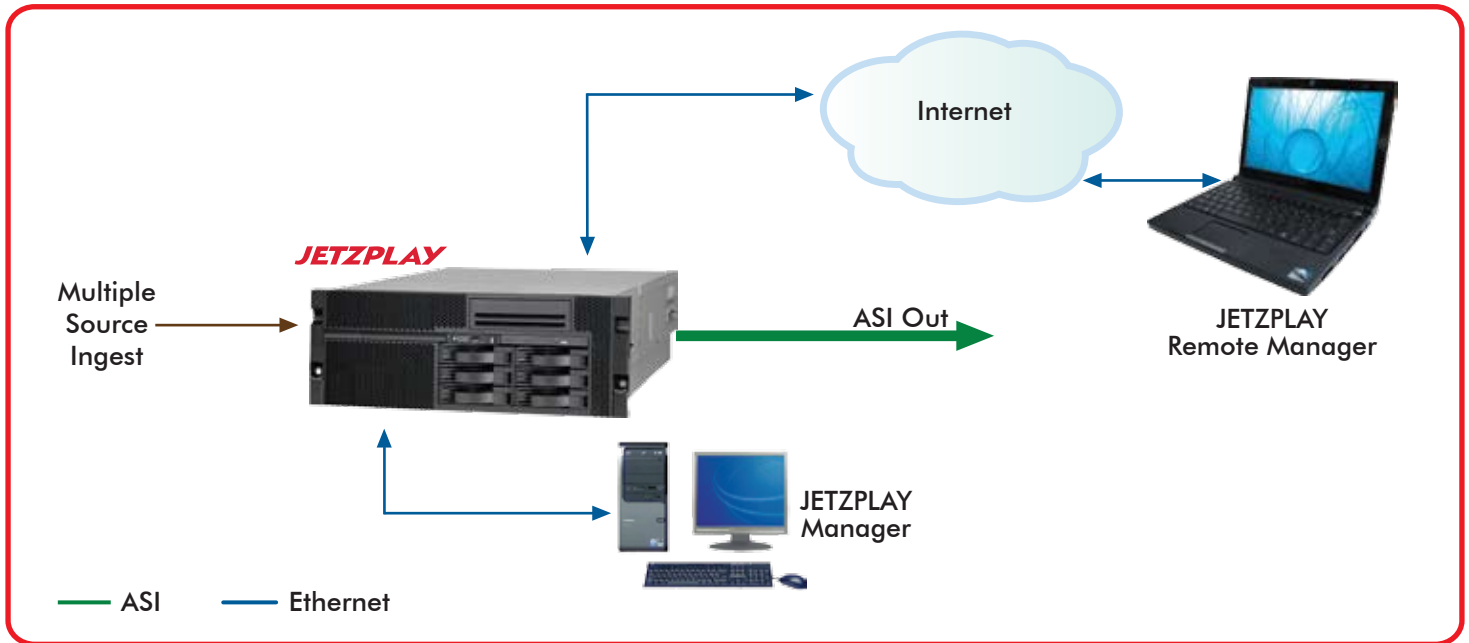

JETZ TECHNOLOGIES

JETZPLAY DVB Payout Server

Multi-channel, DVB-ASI, 24x7 payout

Streams Full HD – 1080p

Supports MPEG-2 & MPEG-4 Formats

**Delivers Internet-capable
Remote Playlist Management**

JETZPLAY

The versatile DVB Playout Server with HD and multi-channel capability

JETZPLAY is a versatile playout server with a playout manager that can deliver two HD or 2/4/8 SD channels on a single ASI up to 100 Mbps throughput. It has a sophisticated packing technique of streams based on an adaptive technology – ADPACT™ – and built-in statistical multiplexing, based on forward prediction of large frames.

An intuitive UI enables easy playlist creation and management. A highlight of JETZPLAY is its remote playlist manager which can control the playout server even through the internet.

The ADPACT™ core and the built-in statistical multiplexer ensure an almost constant bit rate delivery on the Transport Stream. The JETZPLAY DVB Playout Server comes in two versions to support playout requirements of broadcasters, DTH operators and MSOs: JETZPLAY – the playout server – and JETZNV – the nVoD server.

The system is built on the Linux OS and a robust hardware platform for trouble-free 24 x 365 operation.

Features

- Remote playout management - even through the internet
- Full HD 1080p playout upto two channels
- Multi-channel 2/4/8 SD playout
- MPEG-2 & MPEG-4 formats supported
- Intuitive UI to create playlists
- Playlist modifications at the click of a mouse
- Single-point rescheduling
- File manager like interface for media access
- Logo insertion
- Broadcast quality across 24 x 7 operation
- Expandable storage for growing requirements