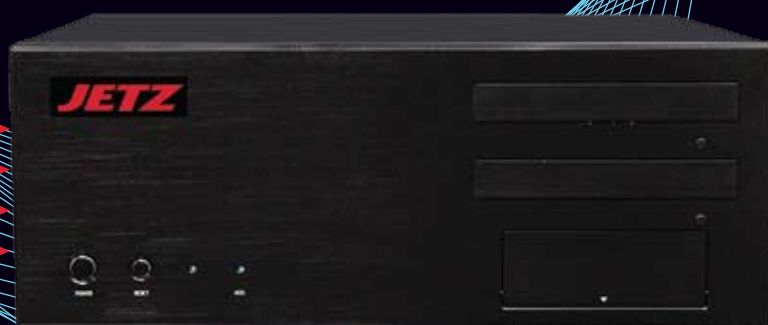

JETZ TECHNOLOGIES

JETZPLAY DVB Payout Server

Multi-channel, DVB-ASI, 24x7 payout

Streams Full HD – 1080p

Supports MPEG-2 & MPEG-4 Formats

**Delivers Internet-capable
Remote Playlist Management**

JETZPLAY

The versatile DVB Playout Server with HD and multi-channel capability

JETZPLAY is a versatile playout server with a playout manager that can deliver two HD or 2/4/8 SD channels on a single ASI up to 100 Mbps throughput. It has a sophisticated packing technique of streams based on an adaptive technology – ADPACT™ – and built-in statistical multiplexing, based on forward prediction of large frames.

An intuitive UI enables easy playlist creation and management. A highlight of JETZPLAY is its remote playlist manager which can control the playout server even through the internet.

The ADPACT™ core and the built-in statistical multiplexer ensure an almost constant bit rate delivery on the Transport Stream. The JETZPLAY DVB Playout Server comes in two versions to support playout requirements of broadcasters, DTH operators and MSOs: JETZPLAY – the playout server – and JETZNV – the nVoD server.