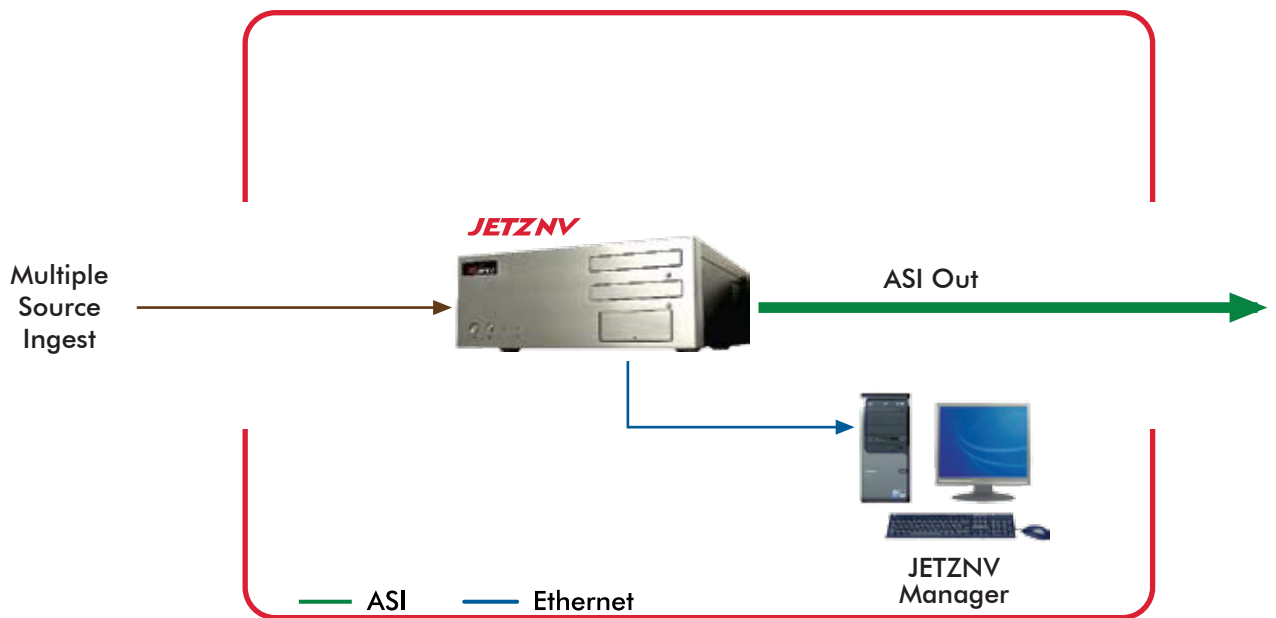

## **JETZ NV** DVB nVoD Server

**One box,  
2/4/8 nVoD instances,  
256 QAM 51Mbps throughput...**

**Now, that's power!**

## The versatile DVB nVoD playout server with multi channel capability

JETZNV is a combination of a versatile near-Video-on-Demand playout server with a nVoD Manager that can play out 4/8/16 channels on a single ASI of 256 QAM 51Mbps throughput. It has better packing technique of streams, based on an adaptive technology – ADPACT – and a built in statistical multiplexing, based on forward prediction of large frames.

An intuitive UI enables easy playlist creation and management. Playlists are created using the JETZNV Playout Manager and 4/8/16 channels are streamed to the Multiplexing server to deliver a single MPTS stream on the ASI. The ADPACT core and Statistical Multiplexer ensure an almost constant bit rate delivery on the Transport Stream. The JETZNV DVB playout server comes in two versions, JETZPLAY – the playout server and JETZNV – the nVoD server.